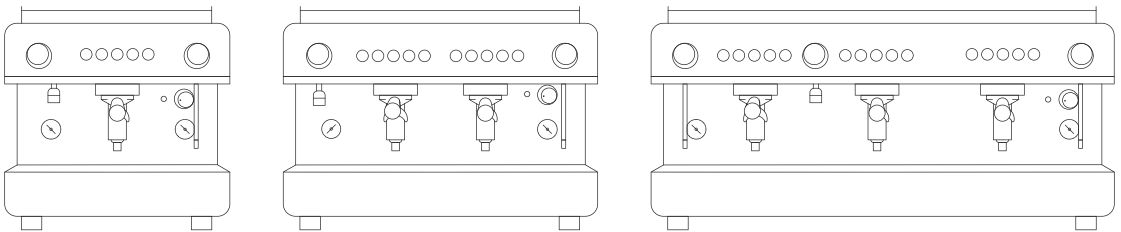

Technical specifications	1 Group	2 Groups   2 Groups-C	3 Groups
Boiler capacity	6.5 L	11 L	18 L
Power	1800 W	3000 W	5000 W
Weight	41 Kg	55 Kg   52 Kg	72 Kg
Dimensions L x W x H	445 x 508 x 460 mm	695 x 508 x 460 mm 540 x 508 x 460 mm	870 x 508 x 460 mm
Front distance between legs Side distance: 345 mm	345 mm	600 mm   445 mm	772 mm